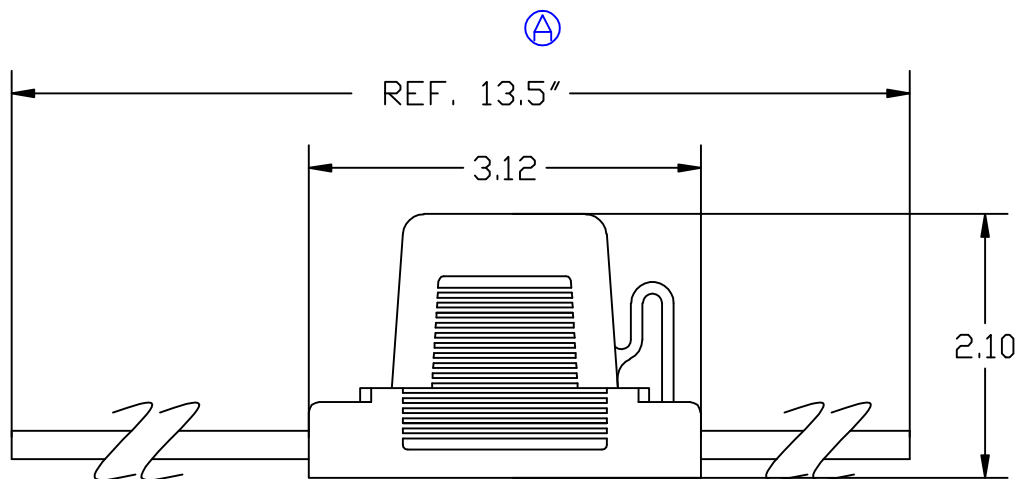

THE INFORMATION CONTAINED IN THIS DRAWING IS THE SOLE PROPERTY OF VTE INCORPORATED. ANY REPRODUCTION IN PART OR WHOLE WITHOUT THE WRITTEN PERMISSION OF VTE INCORPORATED IS PROHIBITED.

LTR.	REVISIONS	DATE
△	REVISED REF. DIM. TO AGREE WITH PARTS AS MFG'D.	25JUN10

Wire Leads: 8 Ga. Stranded  
Copper PVC Insulated, Red  
NOTE:

NOT SUITABLE FOR CONTINUOUS  
DUTY OVER 70 AMPS

TOLERANCE UNLESS OTHERWISE SPECIFIED: ±0.30"/±0.8mm  
RADIAL DIAMETERS TO BE MEASURED OVER MANDRELS,  
RING GAGES OR PIN GAGES OF SUITABLE SIZE