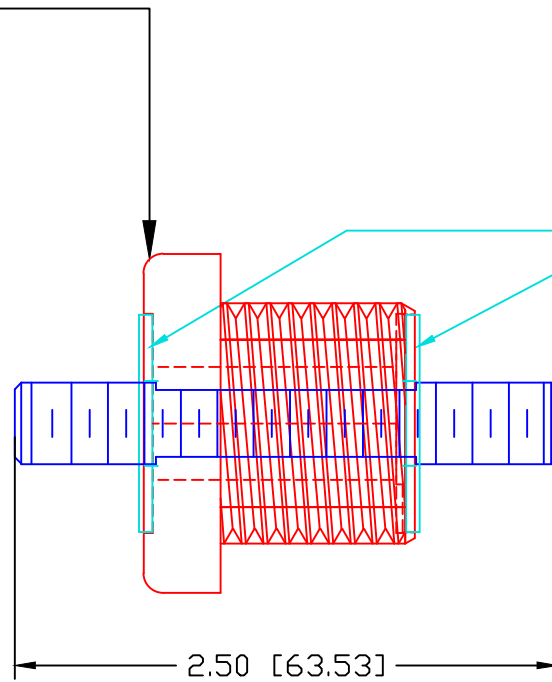

THE INFORMATION CONTAINED IN THIS DRAWING IS THE SOLE PROPERTY OF VTE INCORPORATED. ANY REPRODUCTION IN PART OR WHOLE WITHOUT THE WRITTEN PERMISSION OF VTE INCORPORATED IS PROHIBITED.

LTR.	REVISIONS	DATE

ITEM NUMBER: 7376XL1

P/N 360N8 N02 BUSHING

P/N 3648-004
NICKEL PLATED
COPPER WASHER
2 PLCS

ITEM #7618-002
MAKE FROM 3755-002 AND 3863-000
(3742-011)

2.50 [63.53]
REFERENCE
ONLY

TOLERANCE UNLESS OTHERWISE SPECIFIED:
MOLDED PRODUCTS ONLY: ±0.30"/±0.8mm
HARDWARE ITEMS: ±0.010"/±0.25mm
RADIAL DIAMETERS TO BE MEASURED OVER MANDRELS,
RING GAGES OR PIN GAGES OF SUITABLE SIZE