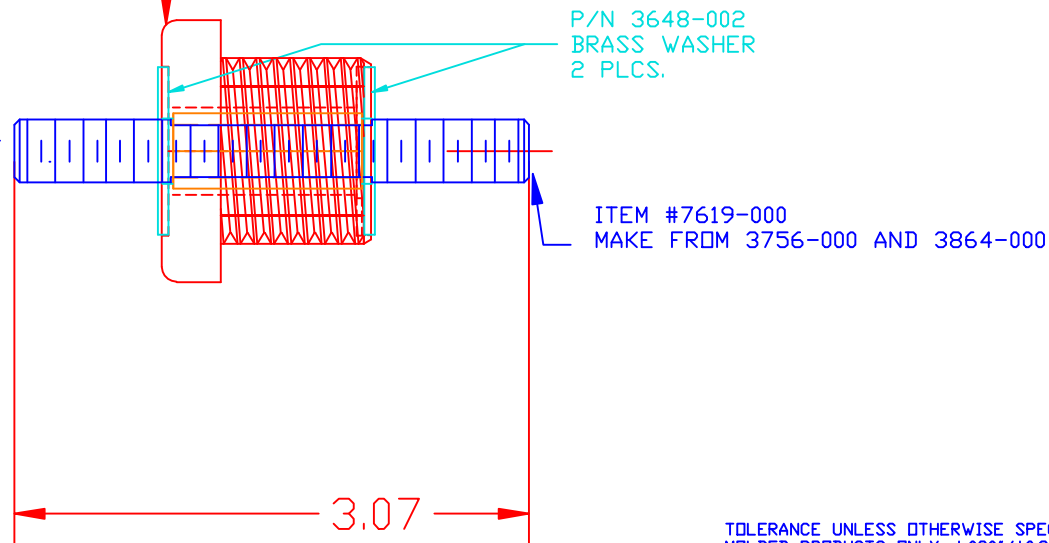

THE INFORMATION CONTAINED IN THIS DRAWING IS THE SOLE PROPERTY OF VTE INCORPORATED. ANY REPRODUCTION IN PART OR WHOLE WITHOUT THE WRITTEN PERMISSION OF VTE INCORPORATED IS PROHIBITED.

LTR.	REVISIONS	DATE
✂	*****	00-000-00

P/N 360N8 N14 BUSHING

ITEM NUMBER: 7374M

TOLERANCE UNLESS OTHERWISE SPECIFIED:
 MOLDED PRODUCTS ONLY: ±.030"/±0.8mm
 HARDWARE ITEMS: ±0.010"/±0.25mm
 RADIAL DIAMETERS TO BE MEASURED OVER MANDRELS,
 RING GAGES OR PIN GAGES OF SUITABLE SIZE